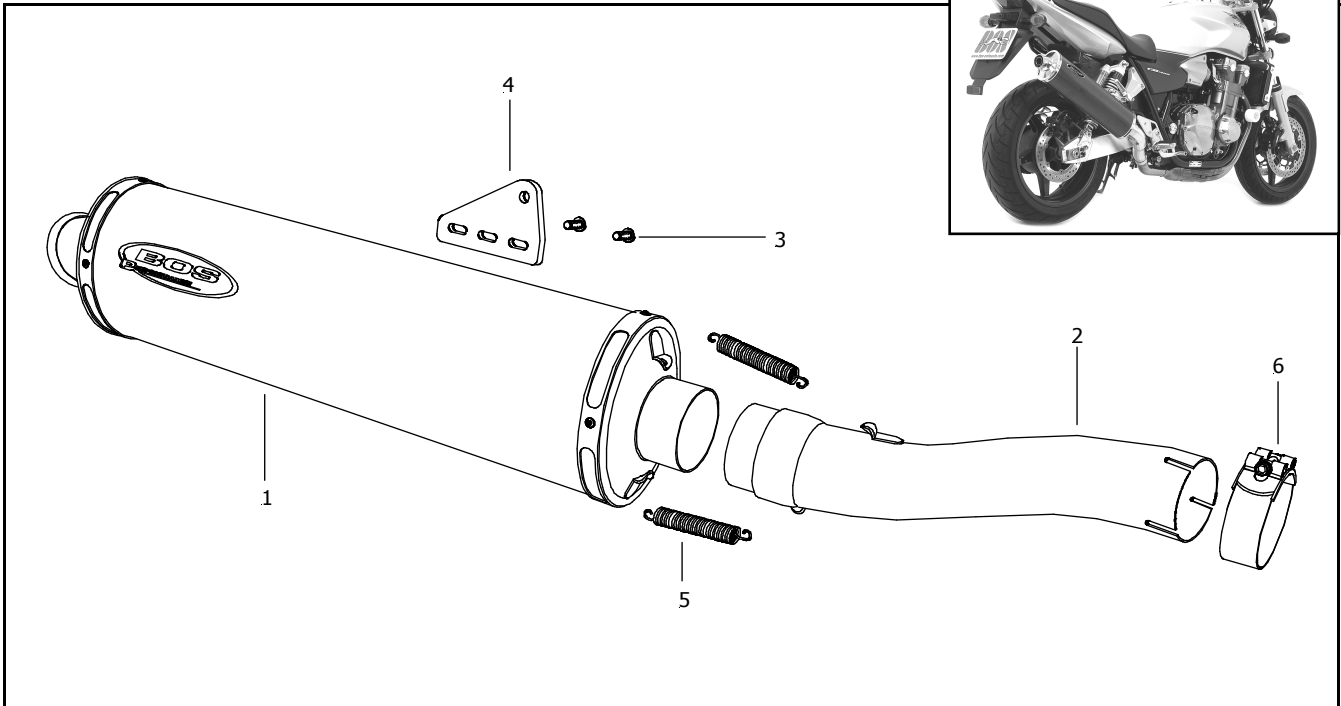

BOS OVAL SLIP-ON

Pos	Qty	Description	Part No.
1	1	Muffler aluminium	299292
	1	Muffler carbon	299293
	1	Muffler stainless	299294
2	1	Adapter	298011
Mounting kit :			280007
3	2	Bolt M6X16	408078
4	1	Mounting bracket	227018
5	2	Spring	405001
6	1	Clamp 50	290050

Order number
0310213A - Alu
0310213C - Carbon
0310213S - Stainless

Weight

Original:	5.4kg
Bos:	3.8 kg

Noiselevel @ 4750 RPM

Original:	specified	81.6 dB(A)
	measured	81.6 dB(A)
Bos:	Ec appr.	82.6 dB(A)
	open	89.0 dB(A)