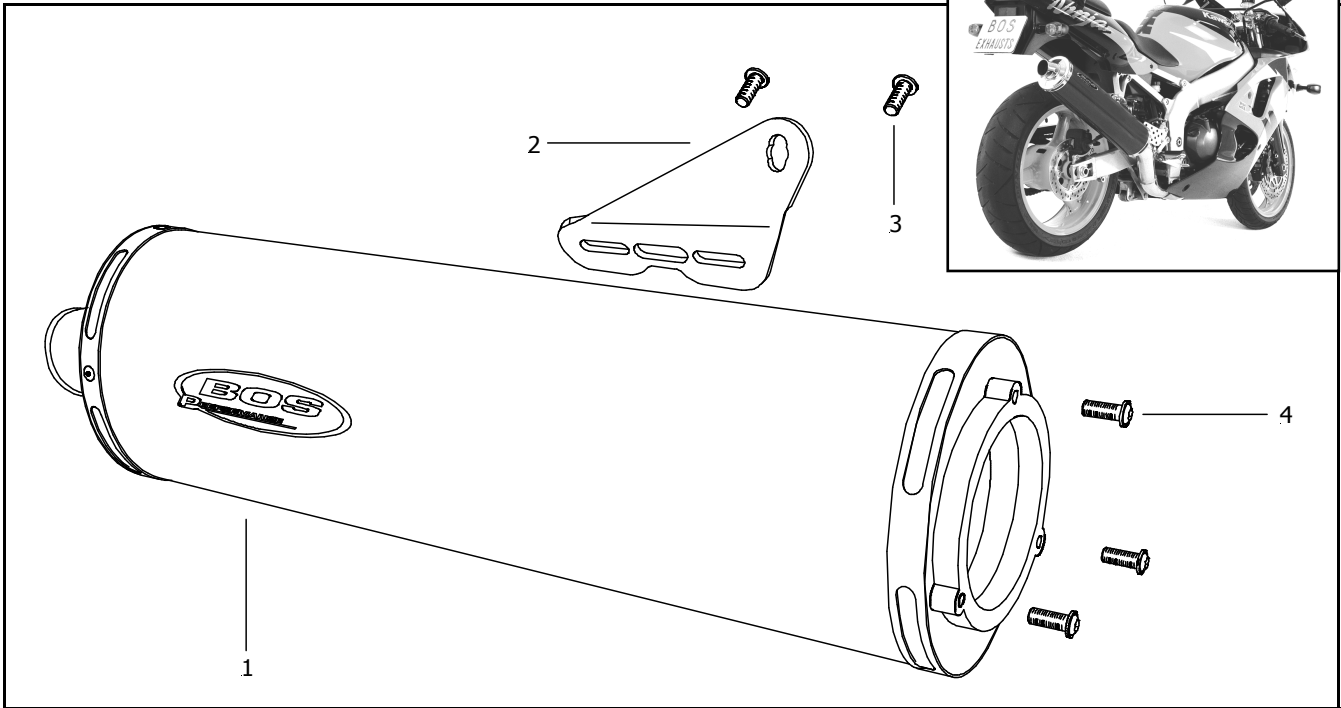

KAWASAKI

BOS OVAL SCREW-ON 1998 - 2002

ZX6-R Ninja

Pos	Qty	Description	Part No.
1	1	Muffler aluminium	299277

Order number

0010606A - Alu

Mounting kit :

2	1	Mounting bracket	280023
3	2	Bolt M6X16	227033
4	3	Bolt M8X16	408078
			408053

Weight

Original: 4.8 kg

Bos: 3.8 kg

Noiselevel @ 6250 RPM

Original: specified 90.0 dB(A)
measured 89.0 dB(A)

Bos: Ec appr. 90.0 dB(A)
open 94.0 dB(A)

Performance

Bos: 98 Hp / 12614 rpm

Stock: 96.8 Hp / 12079 rpm

Max Hp incr.: + 2.7 Hp / 13077 rpm

Max Nm incr. : + 1.5 Nm / 4830 rpm

Tips

This screw-on comes for the '98 and '99 with a kit containing jets and a manual to fine tune your ZX6-R for maximum performance. More information like photos and a full color dyno graph can be found on: www.bos-exhausts.com