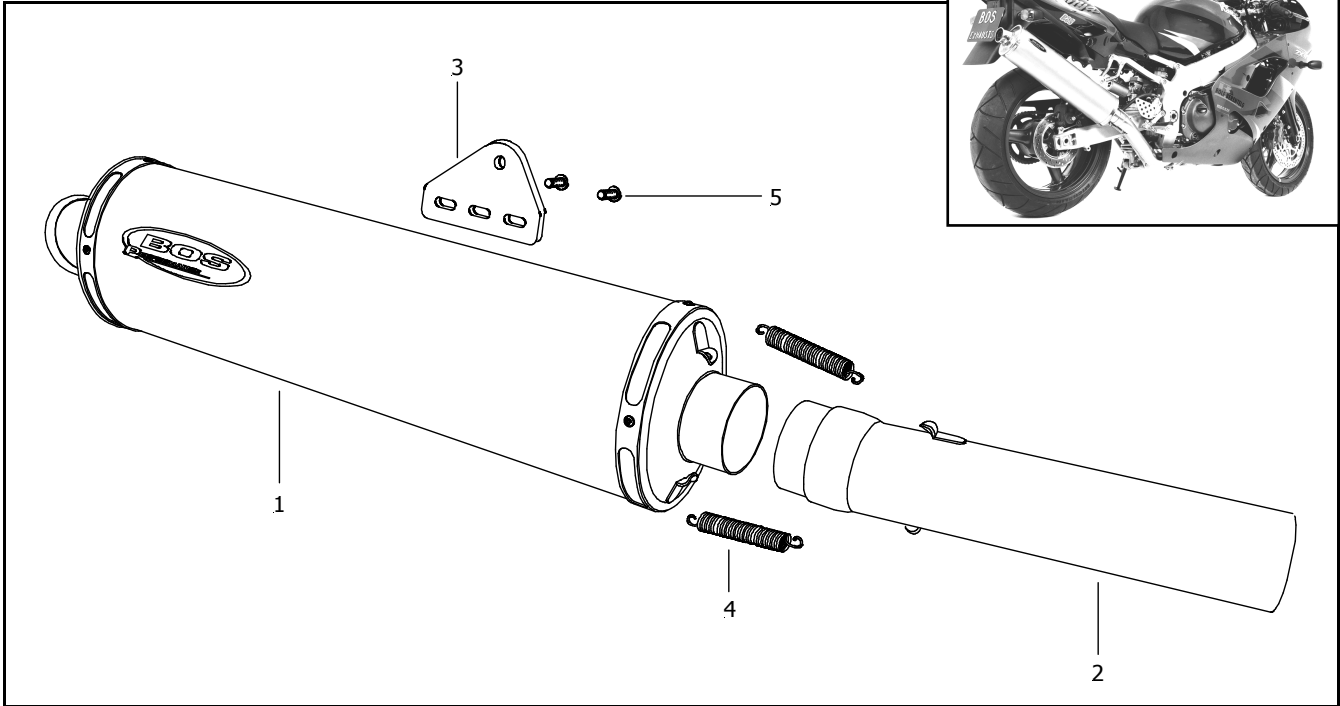

KAWASAKI

BOS SLIP-ON OVAL 2000 - 2001

ZX9R NINJA

Pos	Qty	Description	Part No.
1	1	Muffler aluminium	299241
	1	Muffler carbon	299243
2	1	Adapter	298045

Mounting kit :			Part No.
3	1	Mounting bracket	227113
4	2	Spring	405001
5	3	Bolt M6X16	408078

Order number
0010609A - Alu
0010609C - Carbon

Weight
Original: 4.8 kg
Bos: 3.8 kg

Noiselevel @ 5500 RPM		
Original: specified	94.0 dB(A)	
measured	94.2 dB(A)	
Bos: Ec appr.	95.0 dB(A)	
open	97.0 dB(A)	

Performance
Bos: 133.0 Hp / 10818 rpm
Stock: 128.6 Hp / 11241 rpm
Max Hp incr.: + 4.5 Hp / 10297 rpm
Max Nm incr. :+ 4.3 Nm / 7056 rpm