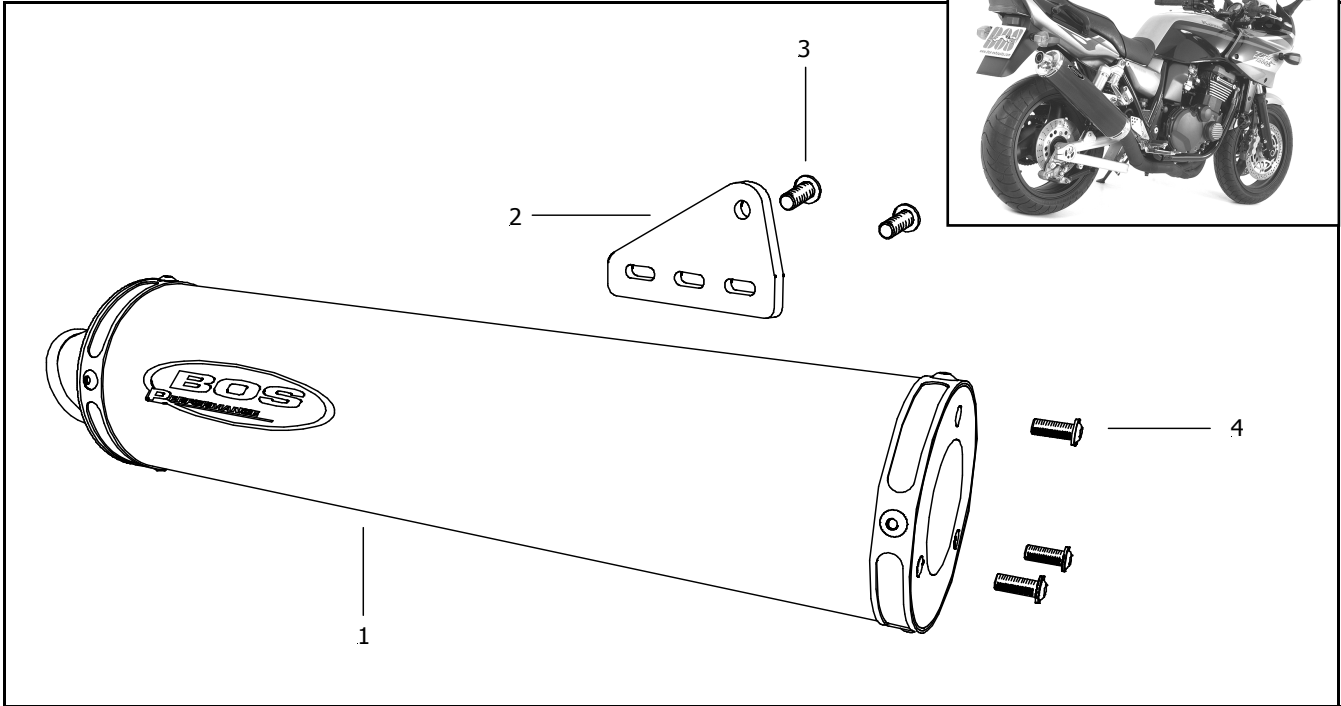

KAWASAKI

BOS SCREW-ON ROUND

ZRX 1200

Pos	Qty	Description	Part No.
1	1	Muffler aluminium	299349

Order number

0100612A - Alu

Mounting kit :

2	1	Mounting bracket	280034
3	2	Bolt M6X16	227032
4	3	Bolt M8X16	408078
5	1	Mounting instructions	408053
			426023

Weight

Original: 3.9 kg

Bos: 4.4 kg

Noiselevel @ 5500 RPM

Original: specified 93.0 dB(A)

measured 93.0 dB(A)

Bos: Ec appr. 94.0 dB(A)

open 96.0 dB(A)