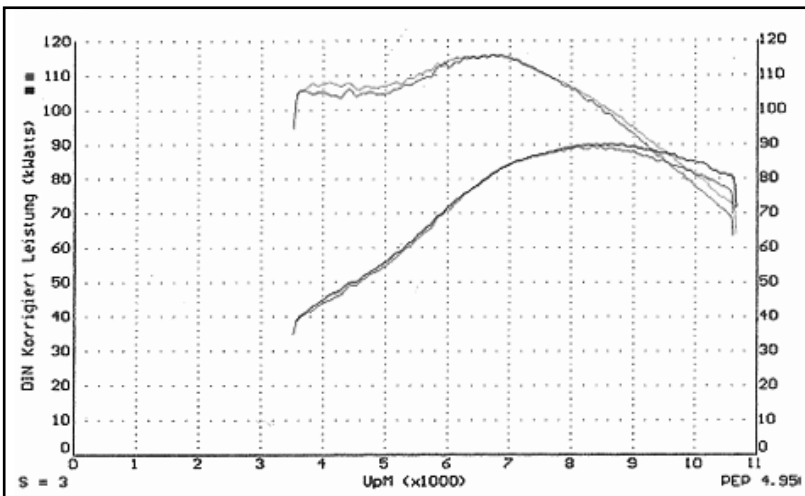

Weight

Original: 3.9 kg

Bos: 4.4 kg

Noiselevel @ 5500 RPM

Original: specified 93.0 dB(A)

measured 93.0 dB(A)

Bos: Ec appr. 94.0 dB(A)

open 96.0 dB(A)

Performance

Bos: 91.1 Hp / 8950 rpm

Stock: 89.8 Hp / 8643 rpm

Max Hp incr.: + 1.2 Hp / 8725 rpm

Max Nm incr. :+ 4.8 Nm / 4236rpm

Tips

More information like photos and a full color dyno graph can be found on: www.bos-exhausts.com