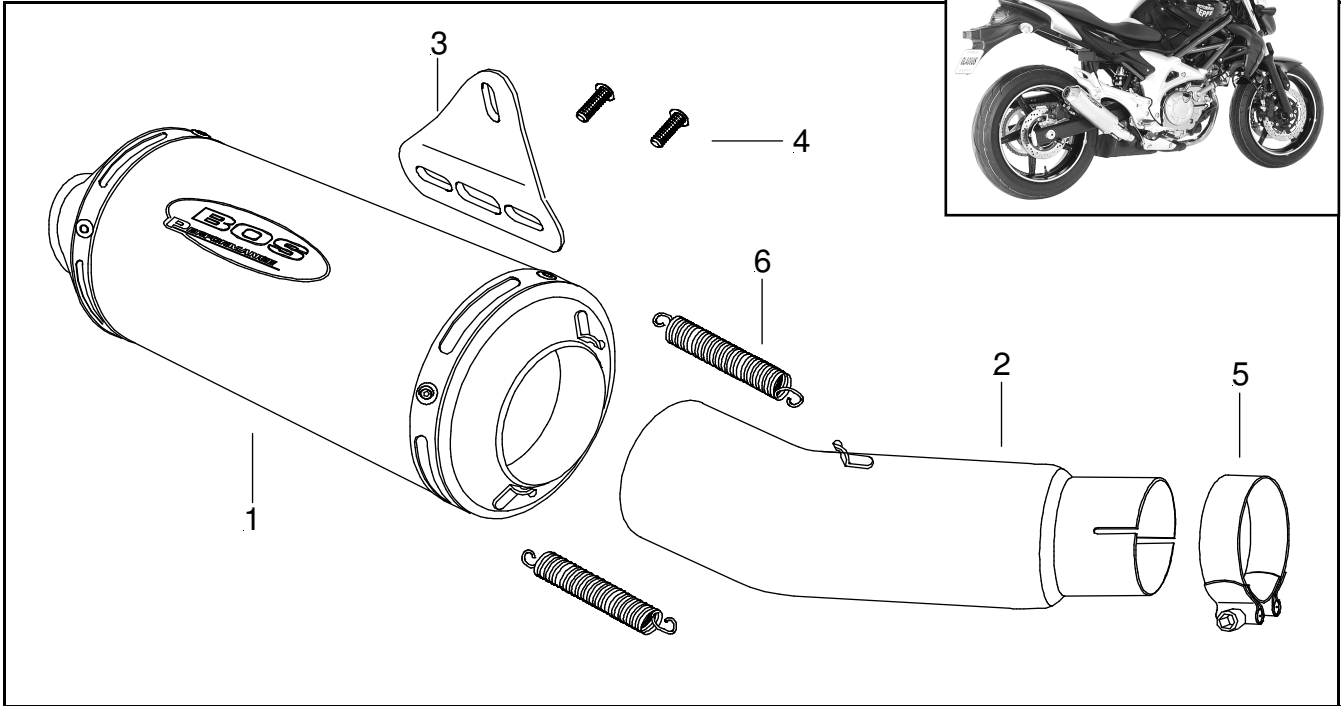

SUZUKI

BOS SLIP-ON GTS ROUND

GLADIUS

Pos	Qty	Description	Part No.
1	1	Muffler stainless	299906
1	1	Muffler carbon	299907
2	1	Adapter	298904
Mounting kit :			280903
3	1	Mounting bracket	227181
4	2	Bolt M6X16	408078
5	1	Clamp 43/47	64558
6	2	Spring	405002

Order number

0970565S - Stainless shotblasted
0970565C - Carbon

Weight

Original: 4.4 kg
Bos: 1.8 kg

Noiselevel @ 4400 RPM

Original: specified 90.0 dB(A)
 measured 84.2 dB(A)
Bos: Ec appr. 90.5 dB(A)
 open 91.3 dB(A)