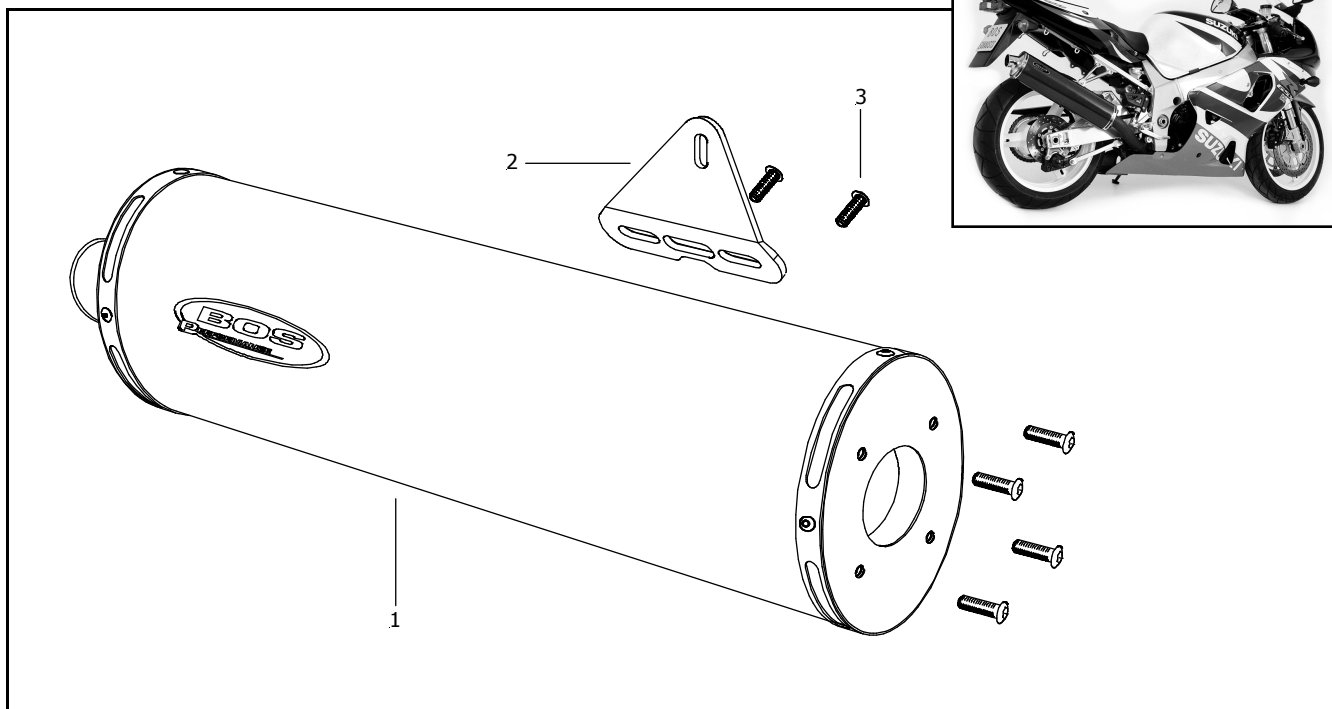

BOS SCREW-ON OVAL 2000-2003

Pos	Qty	Description
1	1	Muffler aluminium
	1	Muffler carbon

Part No.
299255
299253

Order number
0010575A -Alu
0010575C -Carbon

Mounting kit :		
2	1	Mounting bracket
3	2	Bolt M6X16

280114
227125
408078

Weight
Original: 3.8 kg
Bos: 2.2 kg

Noiselevel @ 6250		
Original: specified	93.5 dB(A)	
measured	93.5 dB(A)	
Bos: Ec appr.	94.5 dB(A)	
open	96.0 dB(A)	

Performance	
Bos:	127.1 Hp / 12792 rpm
Stock:	123.6 Hp / 12878 rpm
Max Hp incr.:	+ 3.8 Hp / 12792 rpm