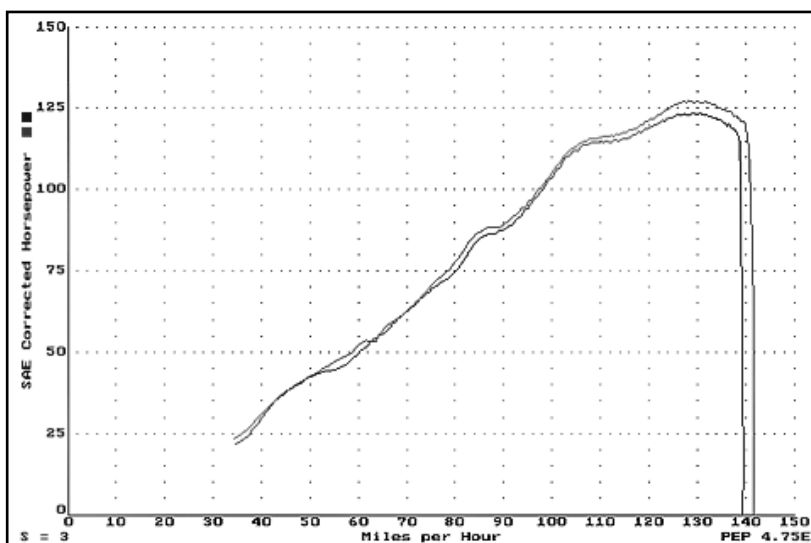

BOS SCREW-ON OVAL 2000-2003

Pos	Qty	Description
1	1	Muffler aluminium
	1	Muffler carbon

Part No.
299255
299253

Order number
0010575A -Alu
0010575C -Carbon

Mounting kit :		
2	1	Mounting bracket
3	2	Bolt M6X16

280114
227125
408078

Weight
Original: 3.8 kg
Bos: 2.2 kg

Noiselevel @ 6250		
Original: specified	93.5 dB(A)	
measured	93.5 dB(A)	
Bos: Ec appr.	94.5 dB(A)	
open	96.0 dB(A)	

Performance	
Bos:	127.1 Hp / 12792 rpm
Stock:	123.6 Hp / 12878 rpm
Max Hp incr.:	+ 3.8 Hp / 12792 rpm