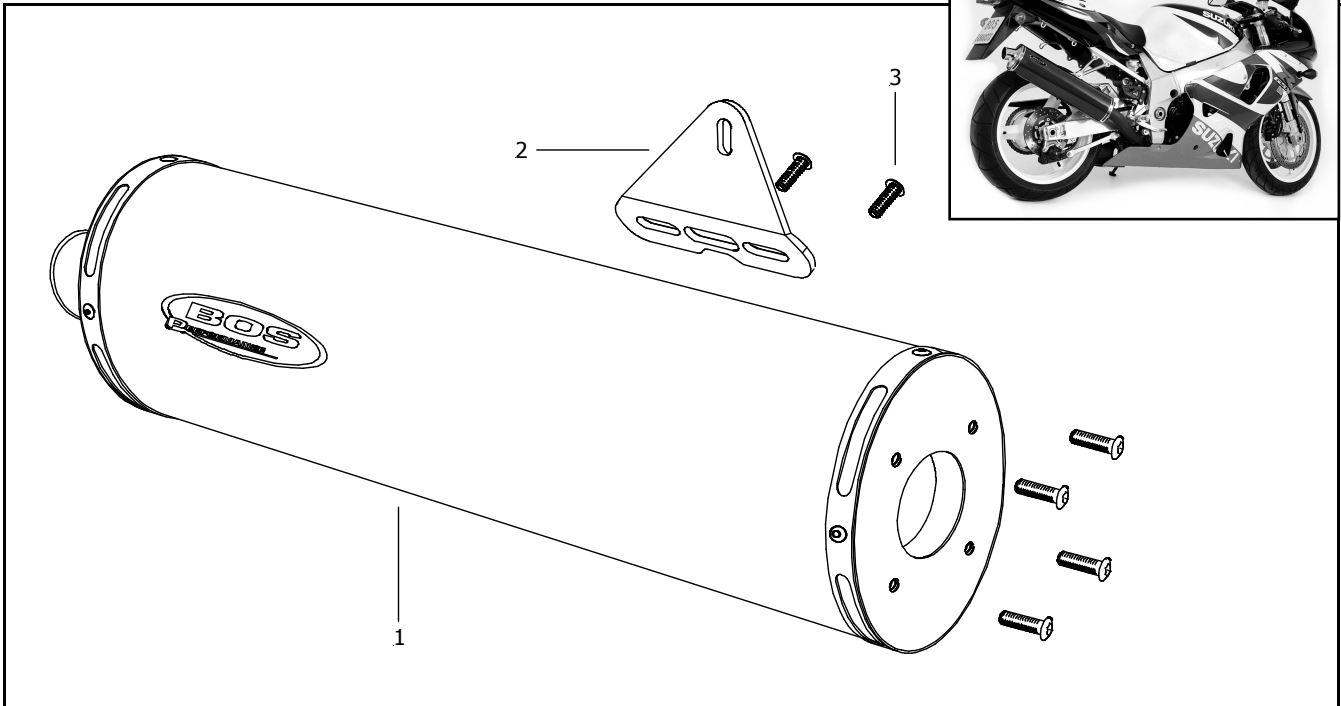

SUZUKI

BOS SCREW-ON OVAL 2001-2002

GSXR 1000

Pos	Qty	Description	Part No.	Order number
1	1	Muffler aluminium	299255	0010575A -Alu
	1	Muffler carbon	299253	0010575C -Carbon

Mounting kit :			280114	Weight
2	1	Mounting bracket	227125	Original: 3.8 kg
3	2	Bolt M6X16	408078	Bos: 2.2 kg