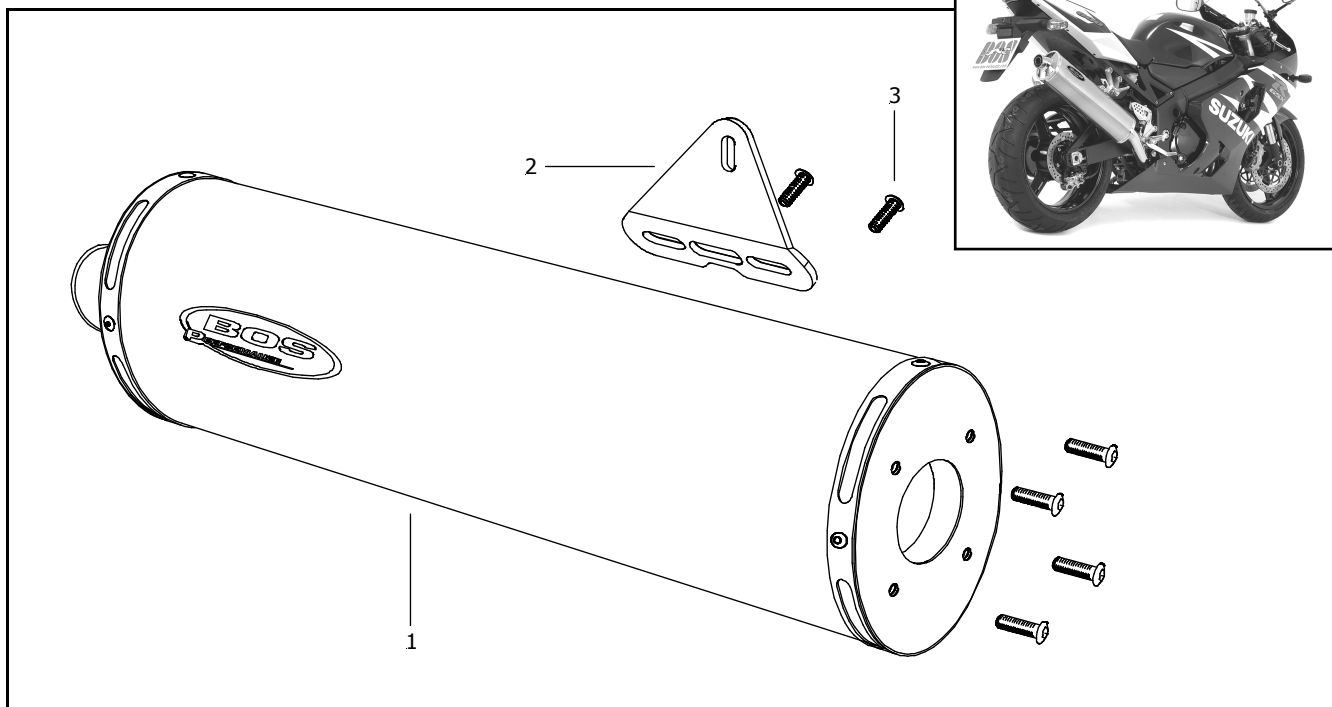

SUZUKI

BOS SCREW-ON OVAL 2003-2004

GSXR 1000

Pos	Qty	Description
1	1	Muffler aluminium
	1	Muffler carbon
	1	Adapter stainless

Part No.
299489
299490
299491

Order number
0310575A - Alu
0310575C - Carbon
0310575S - Stainless

Mounting kit :

2	1	Mounting bracket
3	2	Bolt M8X16

280155
227172
408078

Weight

Original:	4,5 kg
Bos:	3,8 kg

Noiselevel @ 5500 RPM

Original:	specified	90.2 dB(A)
	measured	94.5 dB(A)
Bos:	Ec appr.	96.2 dB(A)
	open	98.0 dB(A)