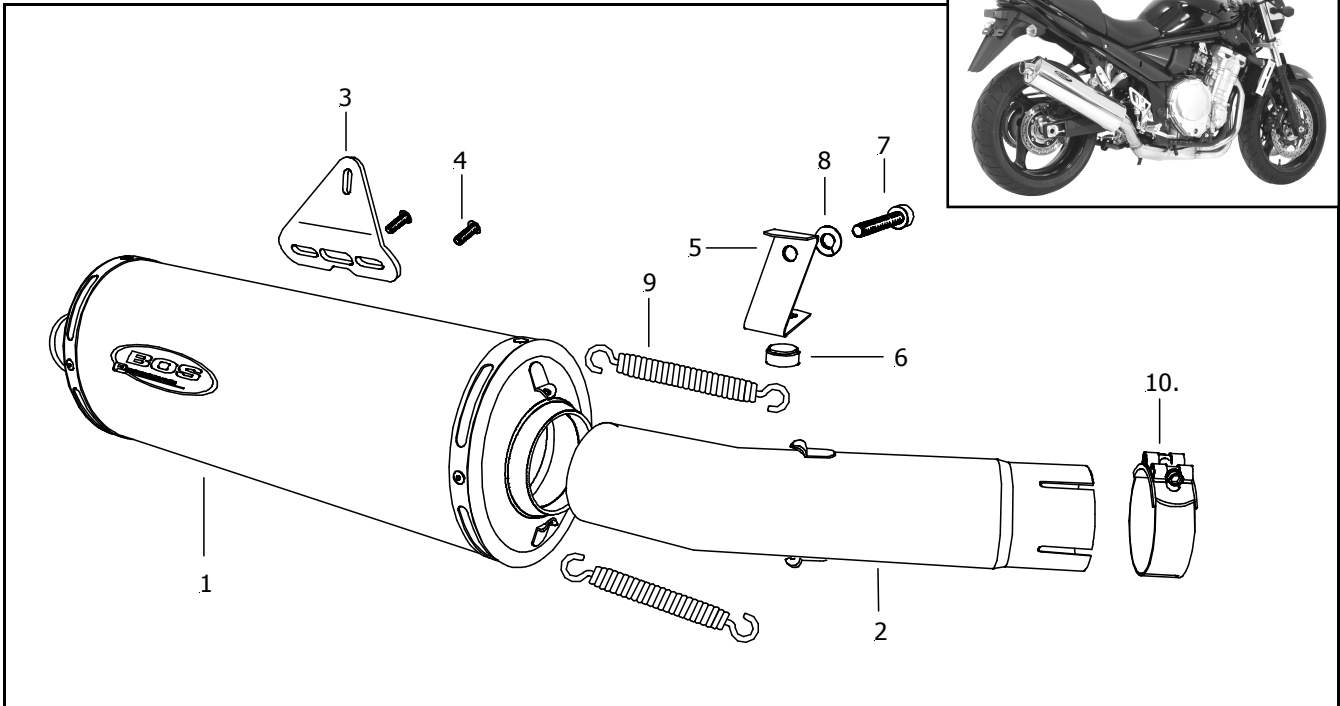

SUZUKI

BOS SLIP-ON OVAL & GTS 2007 AND UP

GSF1250 BANDIT

Pos	Qty	Description	Part No.
1	1	Muffler aluminium	299718
	1	Muffler carbon	299719
	1	Muffler stainless	299720
	1	Muffler GTS black stainless	299918
2	1	Adapter	298706

Order number
0710512A - Alu
0710512C - Carbon
0710512S - Stainless

0780512B- GTS Black stainless

Mounting kit :

3	1	Mounting bracket	287075
4	2	Bolt M6X16	227068
5	1	Standstop	408078
6	1	Rubber	287025
7	1	Bolt M8X12	413001
8	1	Lock washer M8	408054
9	2	Spring	408037
10	1	Clamp	405001