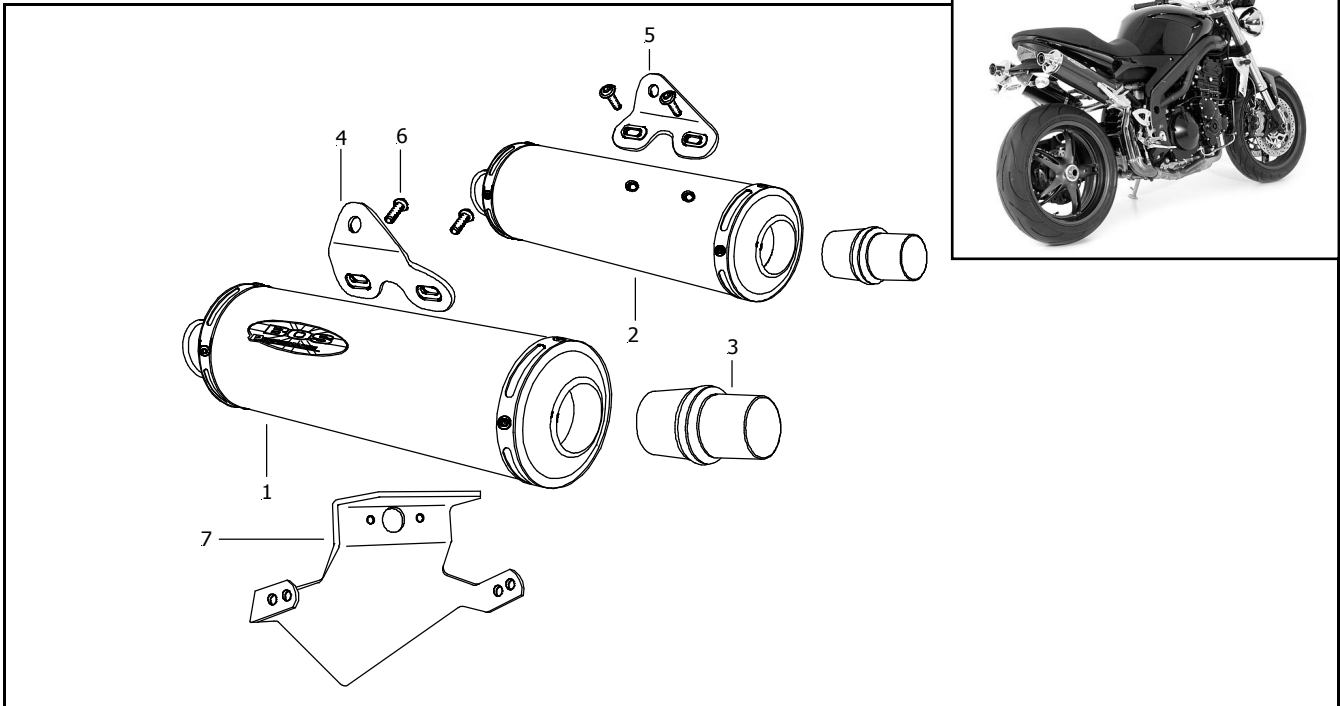

TRIUMPH

BOS SLIP-ON ROUND 2005 AND UP

1050 SPEEDTRIPLE

Pos	Qty	Description	Part No.
1	1	Muffler aluminium right	299554
	1	Muffler carbon right	299556
2	1	Muffler aluminium left	299555
	1	muffler carbon left	299557
3	2	Adapter	293002
Mounting kit :			280174
4	1	Mounting bracket right	227176
5	1	Mounting bracket left	227177
6	4	Bolt M6 x 16	408078
7	1	Licence plate holder	337001

Order number

0500810A - Alu
0500810C - Carbon

Weight

Original: 6.8 kg
Bos: 4.0 kg

Noiselevel @ 4550 RPM

Original: Measured 88.0 dB(a)
 Specified 88.0 dB(a)
Bos: Ec appr. 92.5 dB(a)
 Open 95.0 dB(a)

Performance