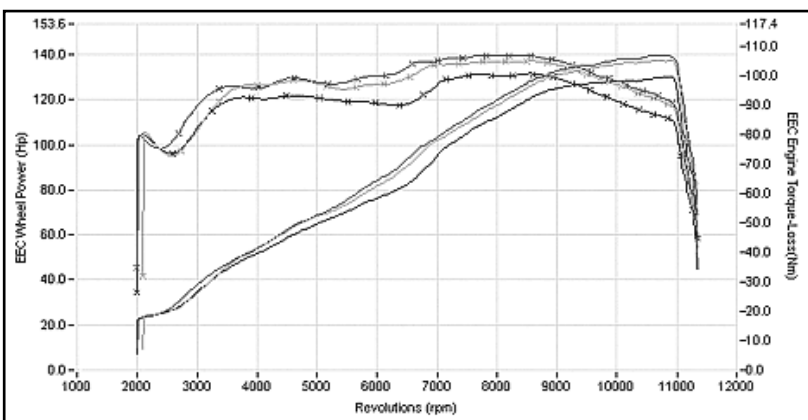

Order number
0110310A - Alu
0110310C - Carbon
0110310S - Stainless

Weight
Original: 4.9 kg
Bos: 3.9 kg

Noiselevel @ 5500 RPM
Original: Measured 88.0 dB(a)
Specified 88.0 dB(a)
Bos: Ec appr. 89.0 dB(a)
Open 91.0 dB(a)

Performance
Bos: 127.2 Hp / 7343 rpm
Stock: 125.1 Hp / 7439 rpm
Max Hp incr.:+ 17.8 Hp / 7358 rpm
Max Nm incr. :+ 19.1 Nm / 6660 rpm

Tips
 More information like photos and a full color dyno graph can be found on: www.bos-exhausts.com