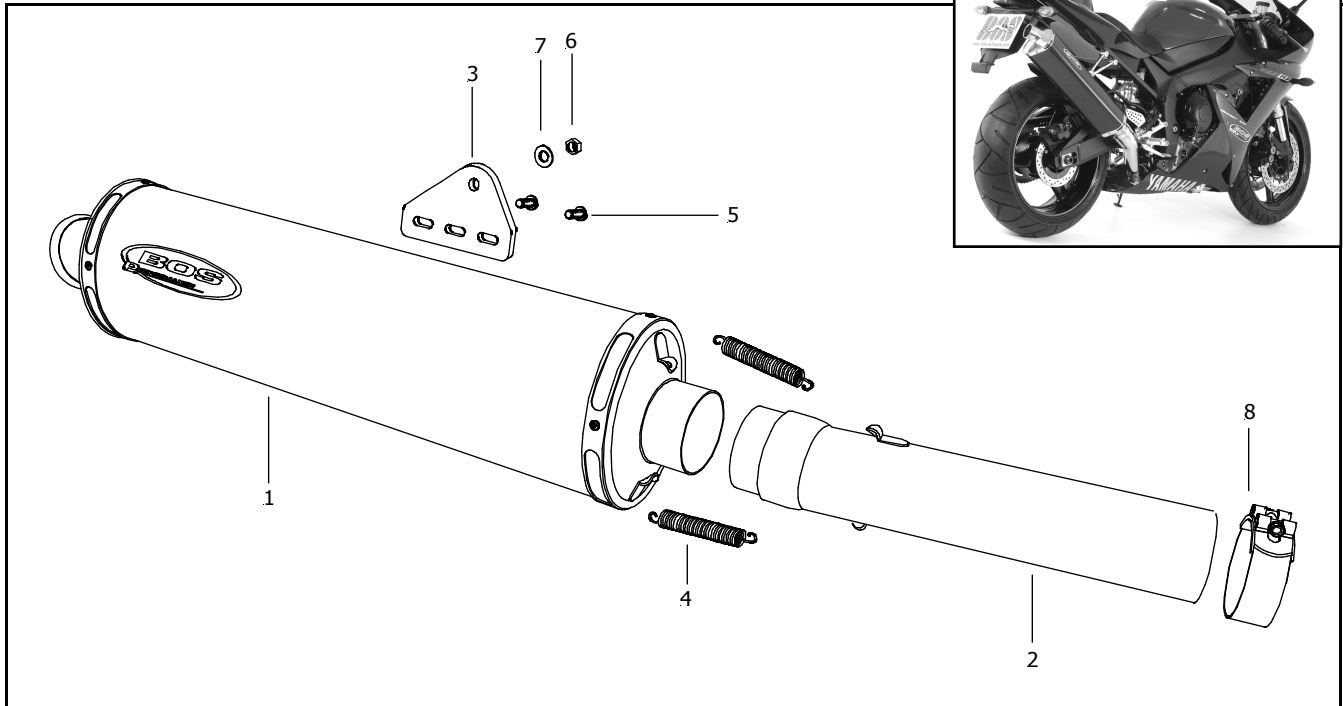

BOS SLIP-ON OVAL 2002-2003

Pos	Qty	Description	Part No.
1	1	Muffler aluminium	299241
	1	Muffler carbon	299243
2	1	Adapter	298100

Order number
 0210310A - Alu
 0210310C - Carbon

Mounting kit :

3	1	Mounting bracket	280097
4	2	Spring	227117
5	2	Bolt M6 x 16	405001
6	1	Nut M10 x 1.25	408078
7	1	Washer M10	408016
8	1	Clamp 62	408071
			290062

Weight
 Original: 4.9 kg
 Bos: 3.9 kg

Noiselevel @ 5500 RPM
 Original: Measured 90.0 dB(a)
 Specified 90.0 dB(a)
 Bos: Ec appr. 91.0 dB(a)
 Open 93.0 dB(a)

Performance
 Bos: 143.7 Hp / 7797 rpm
 Stock: 140.5 Hp / 8093 rpm
 Max Hp incr.: + 7.4 Hp / 7126 rpm
 Max Nm incr. : + 8.4 Nm / 5566 rpm