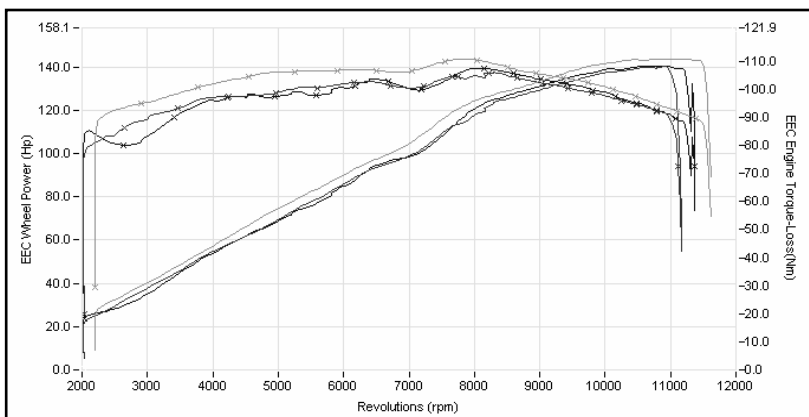

BOS SLIP-ON OVAL 2002-2003

Pos	Qty	Description	Part No.
1	1	Muffler aluminium	299241
	1	Muffler carbon	299243
2	1	Adapter	298100

Order number
 0210310A - Alu
 0210310C - Carbon

Mounting kit :

3	1	Mounting bracket	280097
4	2	Spring	227117
5	2	Bolt M6 x 16	405001
6	1	Nut M10 x 1.25	408078
7	1	Washer M10	408016
8	1	Clamp 62	408071
			290062

Weight
 Original: 4.9 kg
 Bos: 3.9 kg

Noiselevel @ 5500 RPM
 Original: Measured 90.0 dB(a)
 Specified 90.0 dB(a)
 Bos: Ec appr. 91.0 dB(a)
 Open 93.0 dB(a)

Performance
 Bos: 143.7 Hp / 7797 rpm
 Stock: 140.5 Hp / 8093 rpm
 Max Hp incr.: + 7.4 Hp / 7126 rpm
 Max Nm incr. : + 8.4 Nm / 5566 rpm