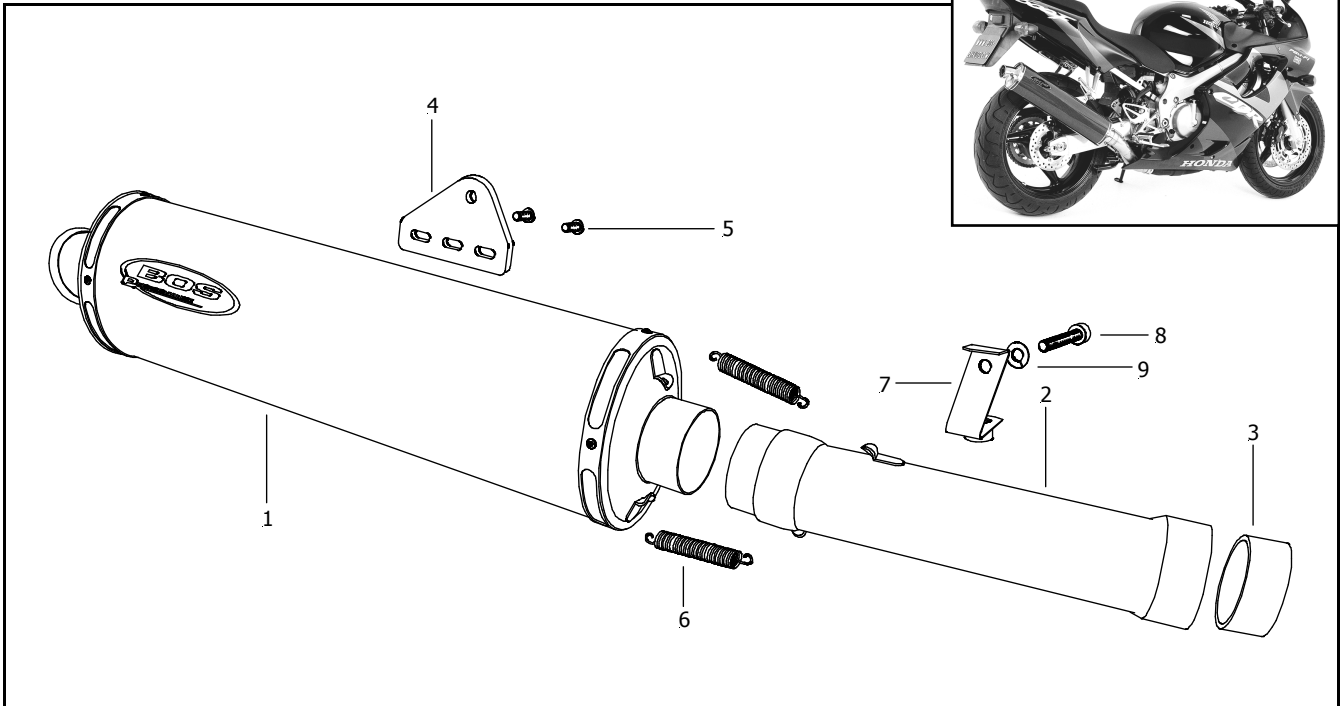

BOS OVAL SLIP-ON 2001 AND UP

Pos	Qty	Description	Part No.
1	1	Muffler aluminium	299241
	1	Muffler carbon	299243
2	1	Adapter with lambda	298053
Mounting kit :			280132
3	1	Gasket	404001
4	2	Bolt M6X16	408078
5	1	Mounting bracket	227044
	1	Mounting bracket (Sport)	227021
6	2	Spring	405001
7	1	Stand stop	287004
8	1	Rubber	413001
9	1	Bolt M8X12	408054
10	1	Lockwasher M8	408037

Order number
0110206A - Alu
0110206C - Carbon

Weight

Original:	5.2 kg
Bos:	3.0 kg

Noiselevel @ 6250 RPM

Original:	specified	89.0 dB(A)
	measured	89.0 dB(A)
Bos:	Ec appr.	90.0 dB(A)
	open	92.5 dB(A)

Performance