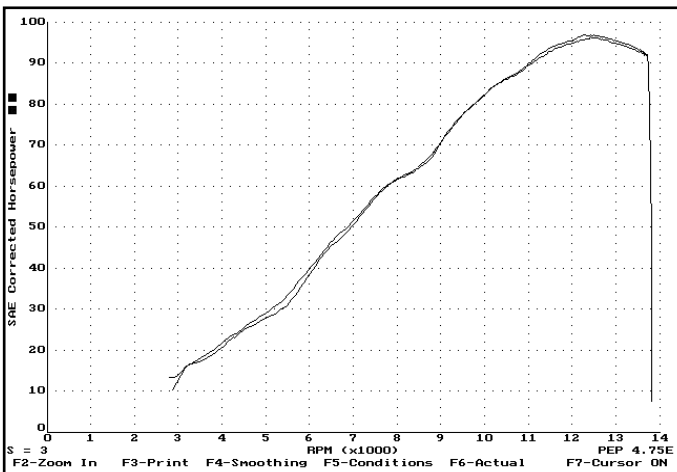

Order number
0110206A - Alu
0110206C - Carbon

Weight

Original:	5.2 kg
Bos:	3.0 kg

Noiselevel @ 6250 RPM

Original:	specified	89.0 dB(A)
	measured	89.0 dB(A)
Bos:	Ec appr.	90.0 dB(A)
	open	92.5 dB(A)

Performance

Bos:	96.4 Hp / 12456 rpm
Stock:	94.8 Hp / 12561 rpm
Max Hp incr.:	+ 1,8 Hp / 12373rpm

Tips

For more sound it is possible to place a dB-maker in this silencer. More information like photos and a full color dyno graph can be found on: www.bos-exhausts.com